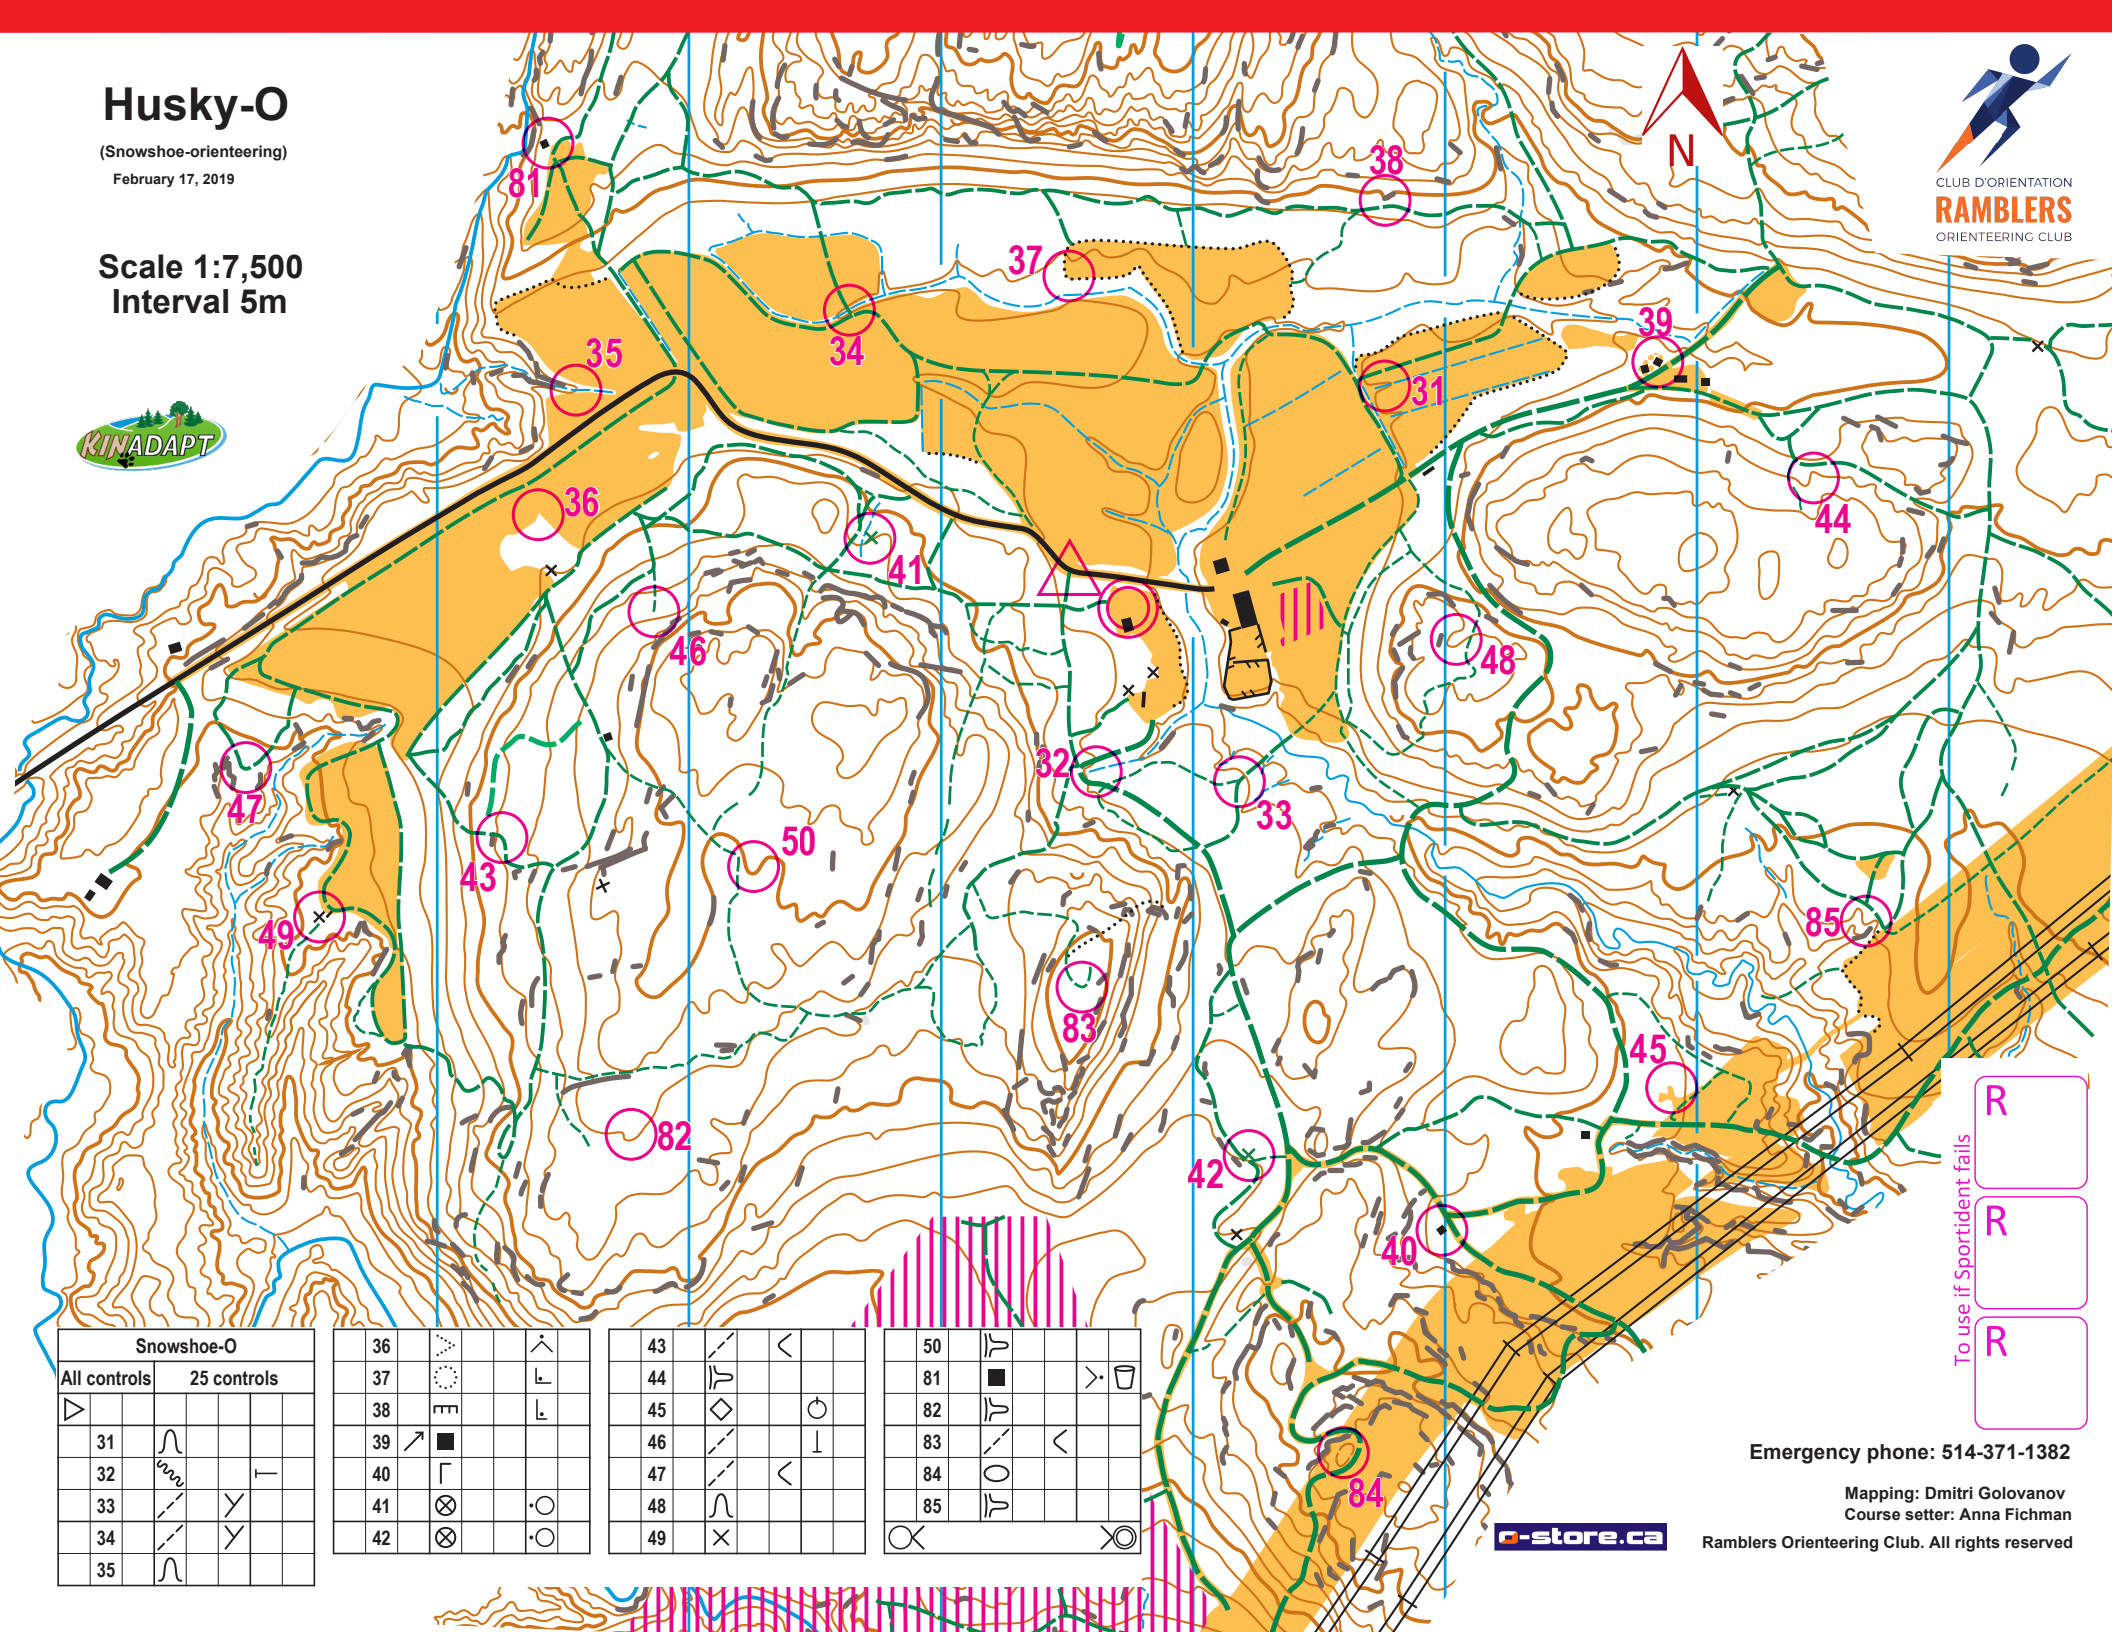

Husky-O

(Snowshoe-orienteing)

February 17, 2019

Scale 1:7,500
Interval 5m

Snowshoe-O	
All controls	25 controls
31	
32	
33	
34	
35	

36			
37			
38			
39			
40			
41			
42			

43			
44			
45			
46			
47			
48			
49			

50			
81			
82			
83			
84			
85			

To use if Sportident fails

Emergency phone: 514-371-1382

Mapping: Dmitri Golovanov
Course setter: Anna Fichman

Ramblers Orienteering Club. All rights reserved